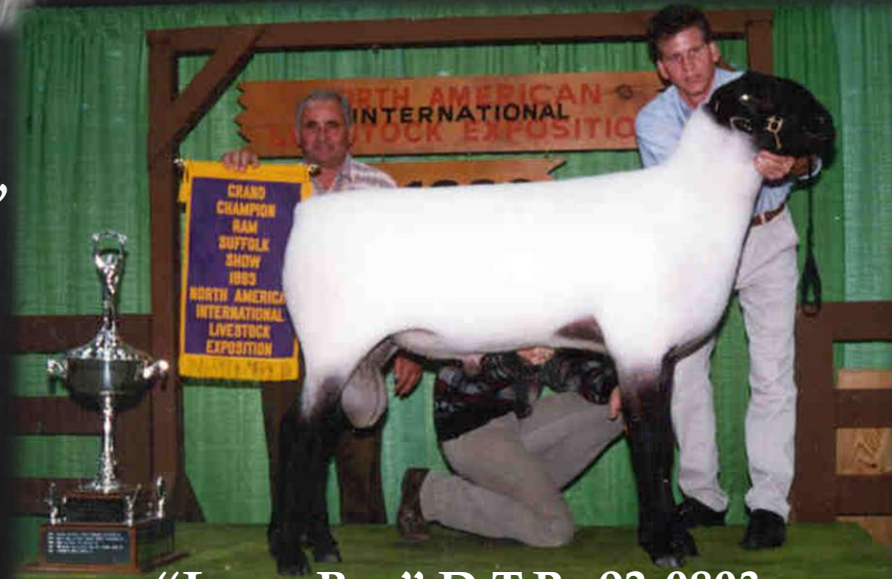

*Bob & Margie Paasch & Family  
Donner Trail Ranch*

# Bob & Margie Paasch & Family, Donner Trail Ranch

**Circle P 29**  
**1962 National Champion Ewe**  
**International Livestock Exposition,**  
**Chicago**

**1st Flock 2011 National Suffolk Show, NAILE**

**"Lover Boy" D.T.R. 92-0803**  
**1993 National Champion Ram, NAILE**

**Champion Suffolk Ewe (Donner Trail Ranch) and Champion Suffolk Ram (Coble Suffolks)  
Back Row Edwina Wagner, Fred Coble, Jim Heggemeier, Bill Heggemeier, Bob Paasch  
Front Row – Margie Paasch and Marion Coble**