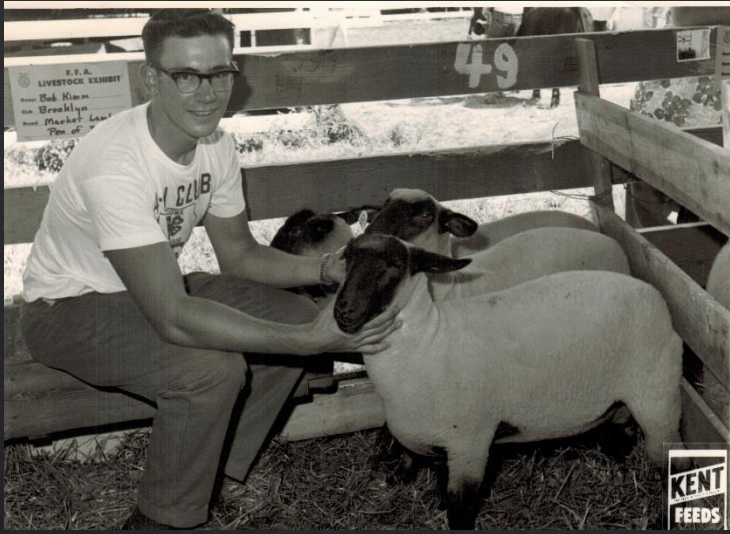

Bob Kimm

Bob Kimm

Bob's first 4-H lamb project in 1960.

One of six champion pen of 5 at the National Lamb Show sired by RoEl 600.

An Iowa Jr. Suffolk tour in the late 80's to Mary Ann Nipps, NE.

Bob's grandkids, Ivy, Lily & River